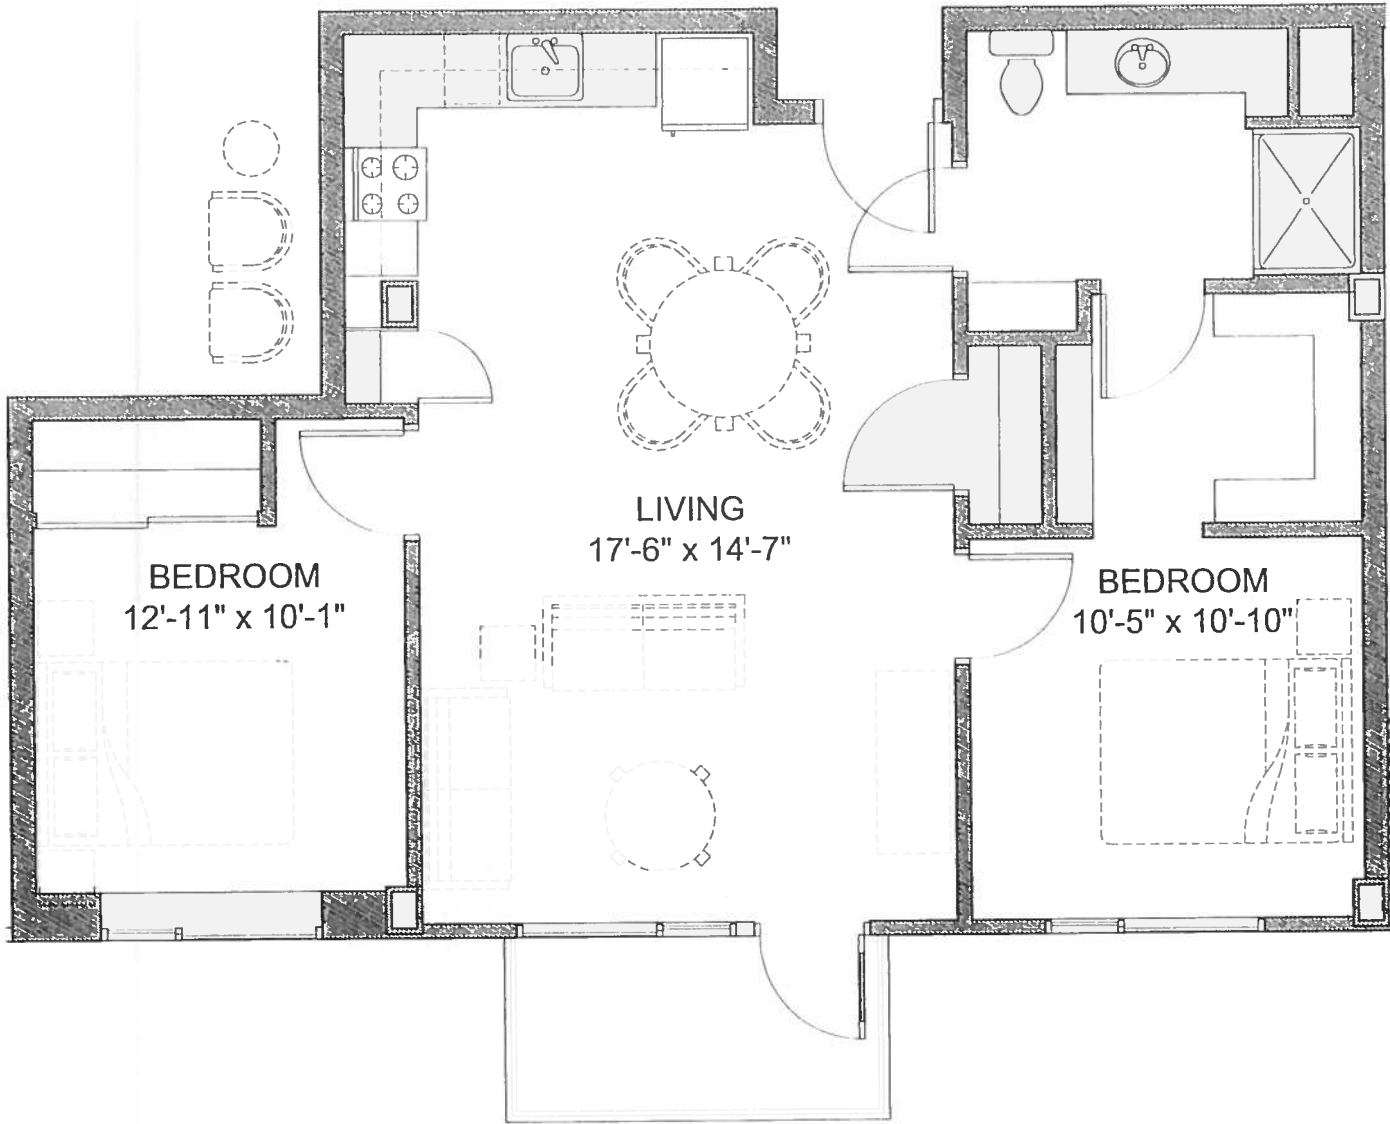

STUDIO
15'-4" x 12'-8"

STUDIO UNIT J
509 SQUARE FEET (6 UNITS)

SCALE: 1/4" = 1'-0"

**STANDARD
1-BEDROOM UNIT A2**
617 SQUARE FEET (45 UNITS)

SCALE: 1/4" = 1'-0"

LIVING
17'-7" x 15'-7"

BEDROOM
10'-10" x 10'-6"

1-BEDROOM UNIT F

711 SQUARE FEET (12 UNITS)

SCALE: 1/4" = 1'-0"

2-BEDROOM UNIT C
808 SQUARE FEET (6 UNITS)

SCALE: 3/16" = 1'-0"

**STANDARD
1-BEDROOM UNIT A1**

620 SQUARE FEET (22 UNITS)

SCALE: 1/4" = 1'-0"

1-BEDROOM UNIT B

678 SQUARE FEET (6 UNITS)

SCALE: 3/16" = 1'-0"

2-BEDROOM UNIT D

794 SQUARE FEET (6 UNITS)

SCALE: 3/16" = 1'-0"

2-BEDROOM UNIT E

802 SQUARE FEET (6 UNITS)

SCALE: 3/16" = 1'-0"

2-BEDROOM UNIT G

834 SQUARE FEET (5 UNITS)

SCALE: 1/8" = 1'-0"

2-BEDROOM UNIT H
795 SQUARE FEET (5 UNITS)

SCALE: 3/16" = 1'-0"