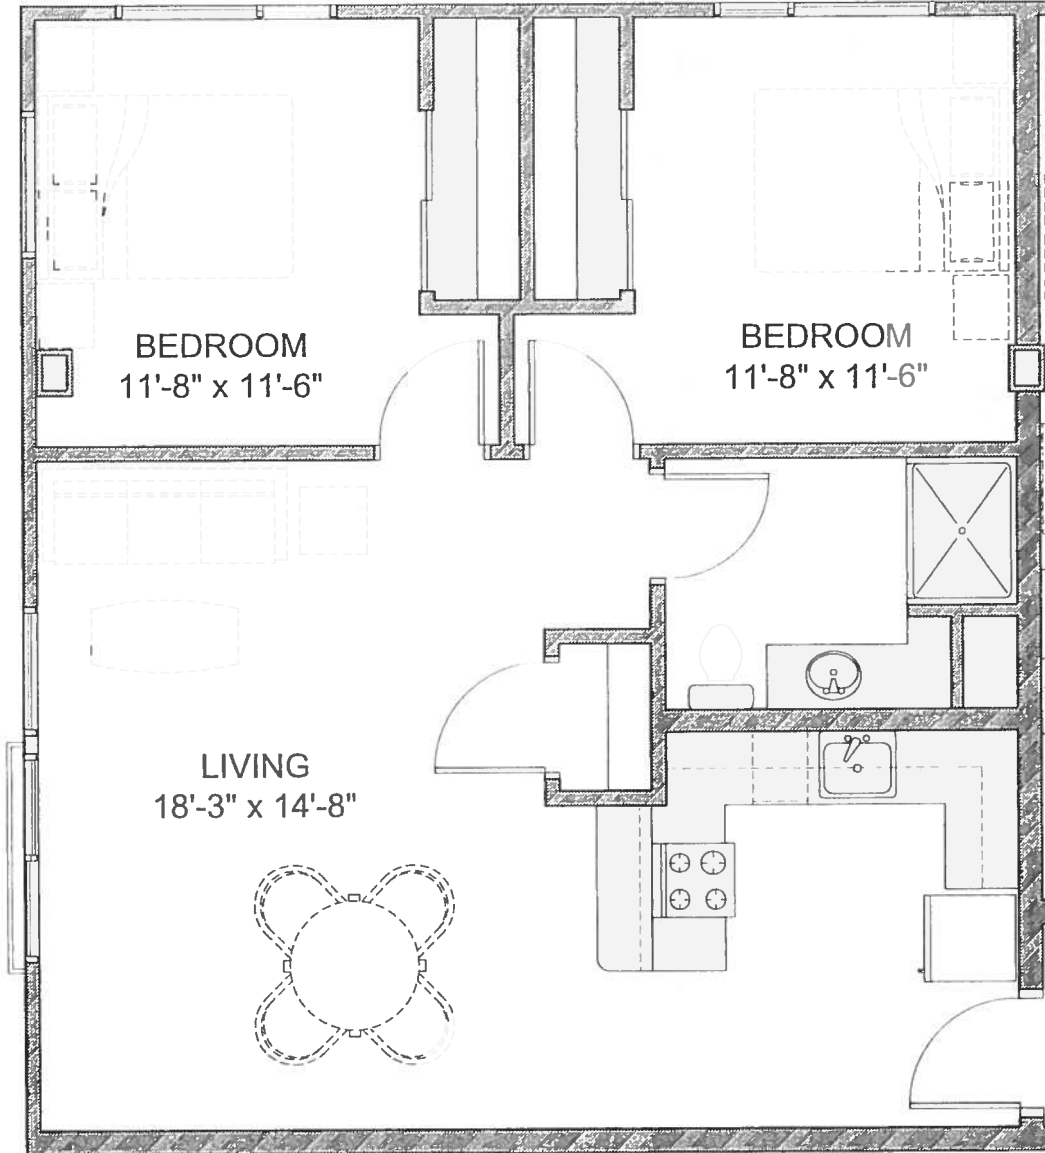

STUDIO
15'-4" x 12'-8"

STUDIO UNIT J
509 SQUARE FEET (6 UNITS)

SCALE: 1/4" = 1'-0"

**STANDARD
1-BEDROOM UNIT A2**
617 SQUARE FEET (45 UNITS)

SCALE: 1/4" = 1'-0"

LIVING
17'-7" x 15'-7"

BEDROOM
10'-10" x 10'-6"

1-BEDROOM UNIT F

711 SQUARE FEET (12 UNITS)

SCALE: 1/4" = 1'-0"

2-BEDROOM UNIT C
808 SQUARE FEET (6 UNITS)

SCALE: 3/16" = 1'-0"

**STANDARD
1-BEDROOM UNIT A1**

620 SQUARE FEET (22 UNITS)

SCALE: 1/4" = 1'-0"

1-BEDROOM UNIT B

678 SQUARE FEET (6 UNITS)

SCALE: 3/16" = 1'-0"

2-BEDROOM UNIT D

794 SQUARE FEET (6 UNITS)

SCALE: 3/16" = 1'-0"

2-BEDROOM UNIT E

802 SQUARE FEET (6 UNITS)

SCALE: 3/16" = 1'-0"

2-BEDROOM UNIT G

834 SQUARE FEET (5 UNITS)

SCALE: 1/8" = 1'-0"

2-BEDROOM UNIT H
795 SQUARE FEET (5 UNITS)

SCALE: 3/16" = 1'-0"