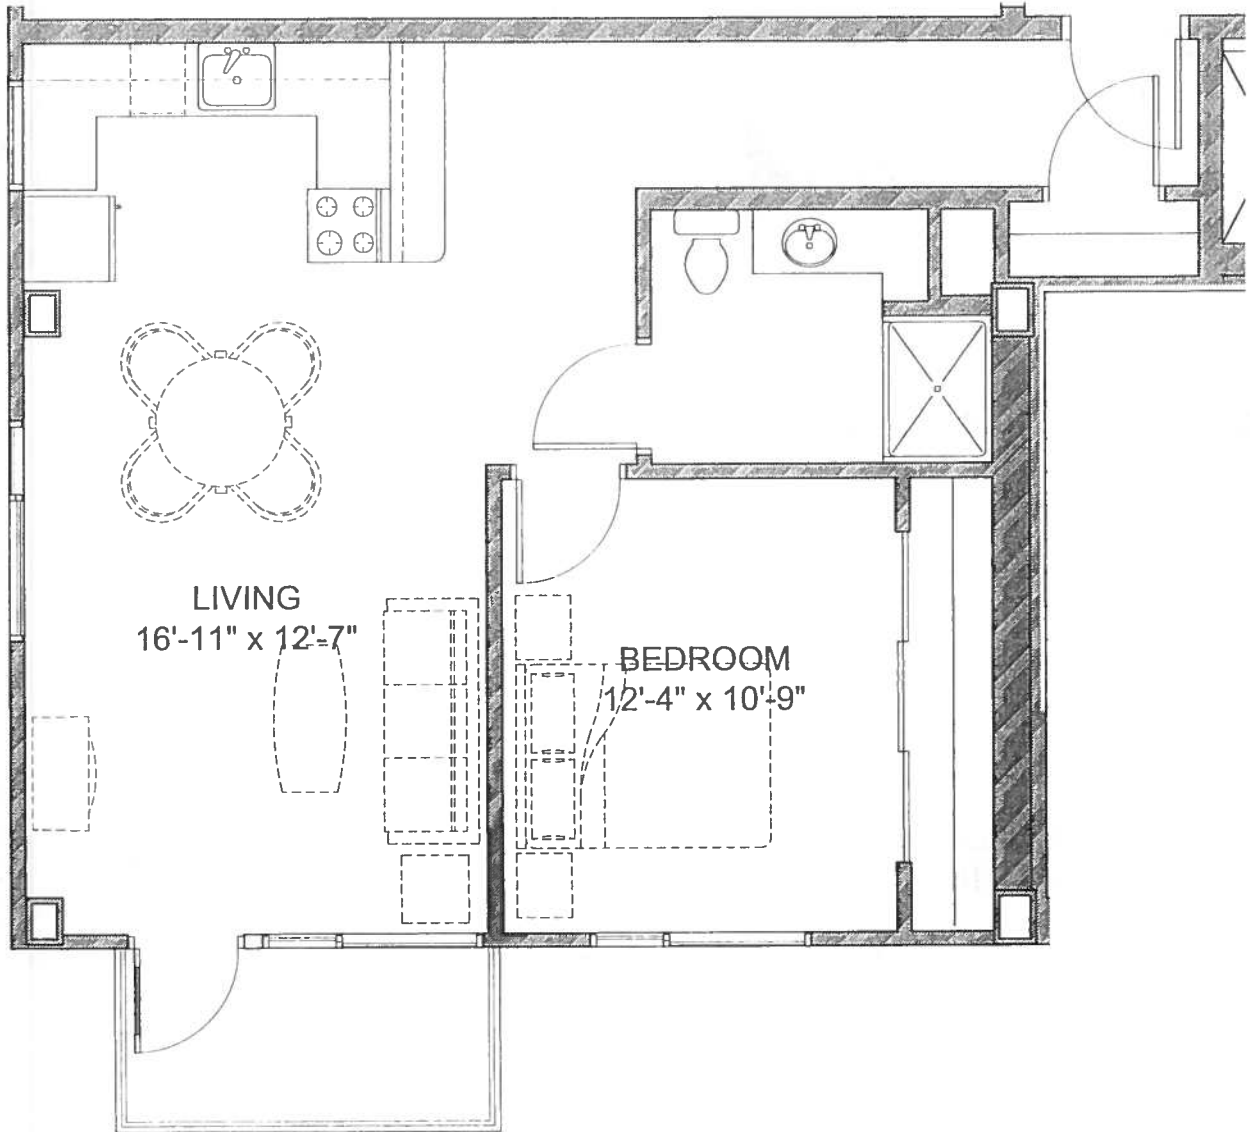

STUDIO
15'-4" x 12'-8"

STUDIO UNIT J
509 SQUARE FEET (6 UNITS)

SCALE: 1/4" = 1'-0"

**STANDARD
1-BEDROOM UNIT A2**
617 SQUARE FEET (45 UNITS)

SCALE: 1/4" = 1'-0"

LIVING
17'-7" x 15'-7"

BEDROOM
10'-10" x 10'-6"

1-BEDROOM UNIT F

711 SQUARE FEET (12 UNITS)

SCALE: 1/4" = 1'-0"

2-BEDROOM UNIT C
808 SQUARE FEET (6 UNITS)

SCALE: 3/16" = 1'-0"

**STANDARD
1-BEDROOM UNIT A1**

620 SQUARE FEET (22 UNITS)

SCALE: 1/4" = 1'-0"

1-BEDROOM UNIT B

678 SQUARE FEET (6 UNITS)

SCALE: 3/16" = 1'-0"

2-BEDROOM UNIT D

794 SQUARE FEET (6 UNITS)

SCALE: 3/16" = 1'-0"

2-BEDROOM UNIT E

802 SQUARE FEET (6 UNITS)

SCALE: 3/16" = 1'-0"

2-BEDROOM UNIT G

834 SQUARE FEET (5 UNITS)

SCALE: 1/8" = 1'-0"

2-BEDROOM UNIT H
795 SQUARE FEET (5 UNITS)

SCALE: 3/16" = 1'-0"