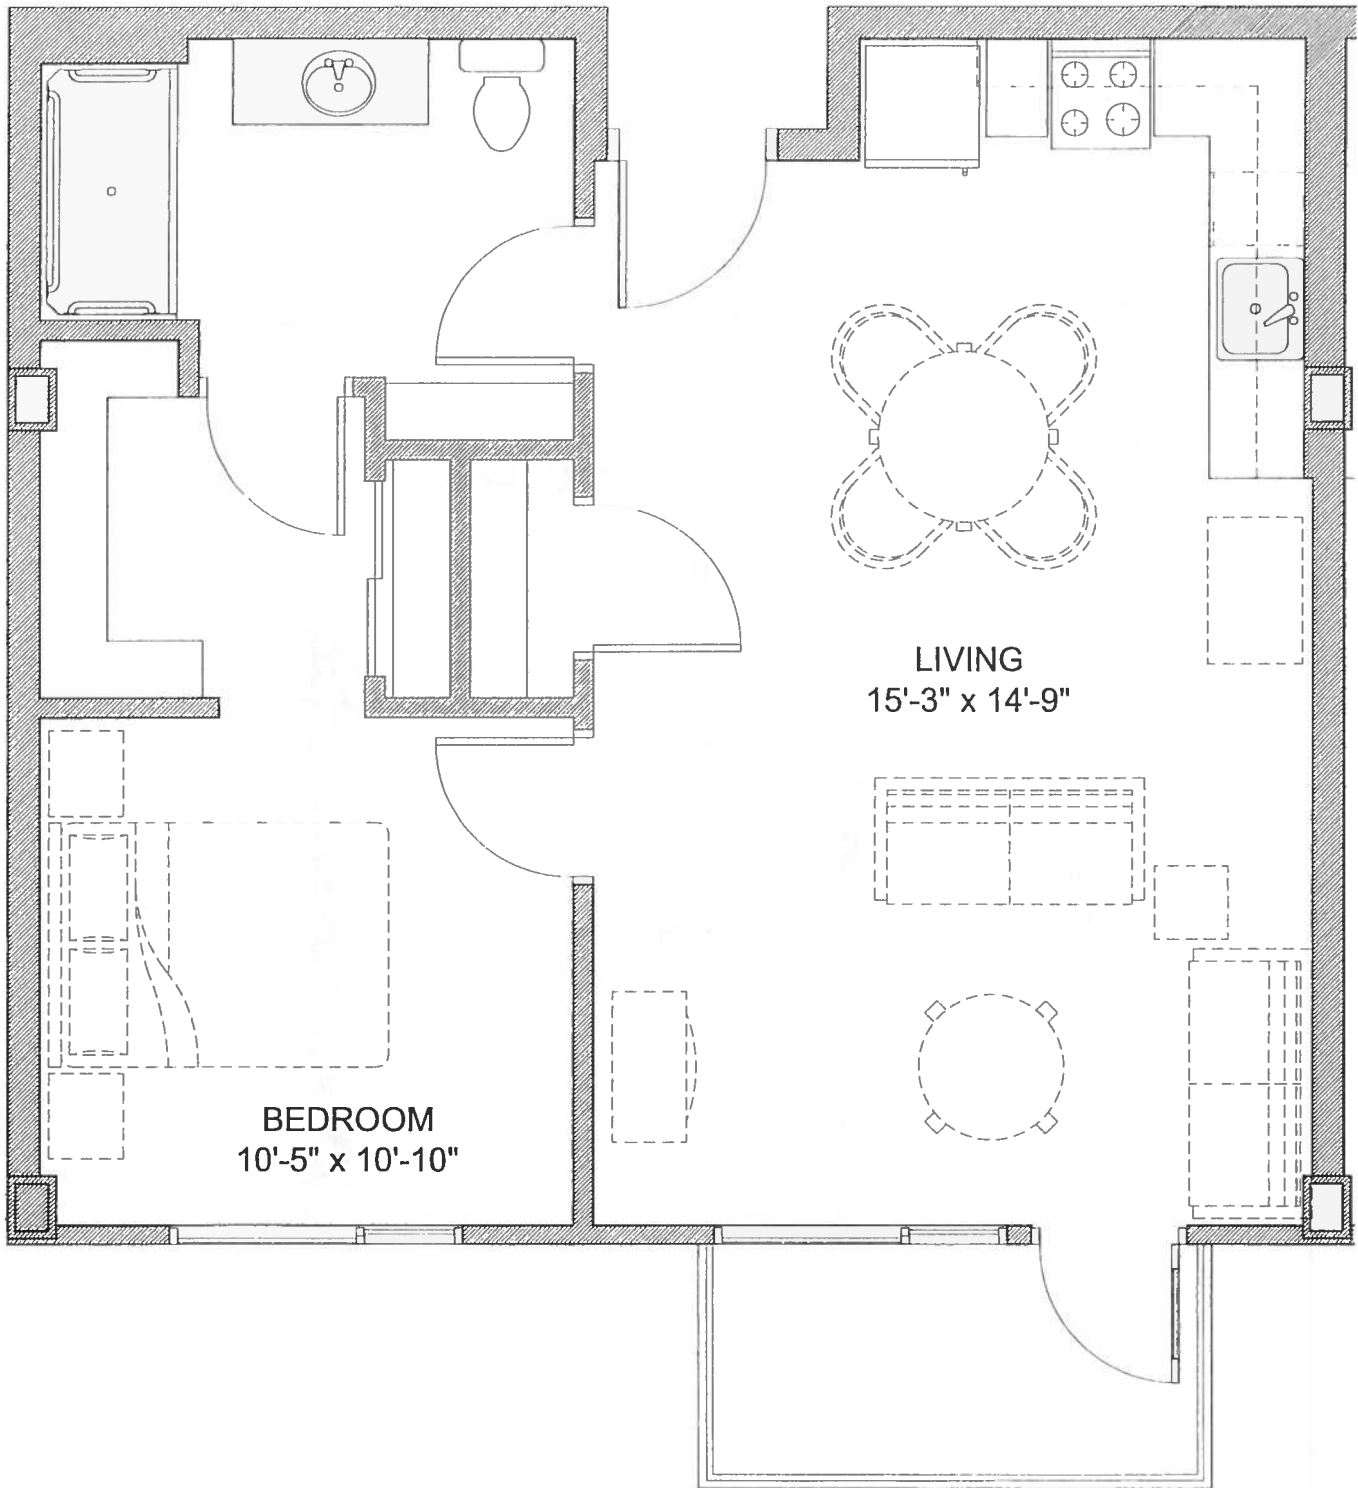

STUDIO
15'-4" x 12'-8"

STUDIO UNIT J
509 SQUARE FEET (6 UNITS)

SCALE: 1/4" = 1'-0"

**STANDARD
1-BEDROOM UNIT A2**
617 SQUARE FEET (45 UNITS)

SCALE: 1/4" = 1'-0"

LIVING
17'-7" x 15'-7"

BEDROOM
10'-10" x 10'-6"

1-BEDROOM UNIT F

711 SQUARE FEET (12 UNITS)

SCALE: 1/4" = 1'-0"

2-BEDROOM UNIT C
808 SQUARE FEET (6 UNITS)

SCALE: 3/16" = 1'-0"

**STANDARD
1-BEDROOM UNIT A1**

620 SQUARE FEET (22 UNITS)

SCALE: 1/4" = 1'-0"

1-BEDROOM UNIT B

678 SQUARE FEET (6 UNITS)

SCALE: 3/16" = 1'-0"

2-BEDROOM UNIT D

794 SQUARE FEET (6 UNITS)

SCALE: 3/16" = 1'-0"

2-BEDROOM UNIT E

802 SQUARE FEET (6 UNITS)

SCALE: 3/16" = 1'-0"

2-BEDROOM UNIT G

834 SQUARE FEET (5 UNITS)

SCALE: 1/8" = 1'-0"

2-BEDROOM UNIT H
795 SQUARE FEET (5 UNITS)

SCALE: 3/16" = 1'-0"