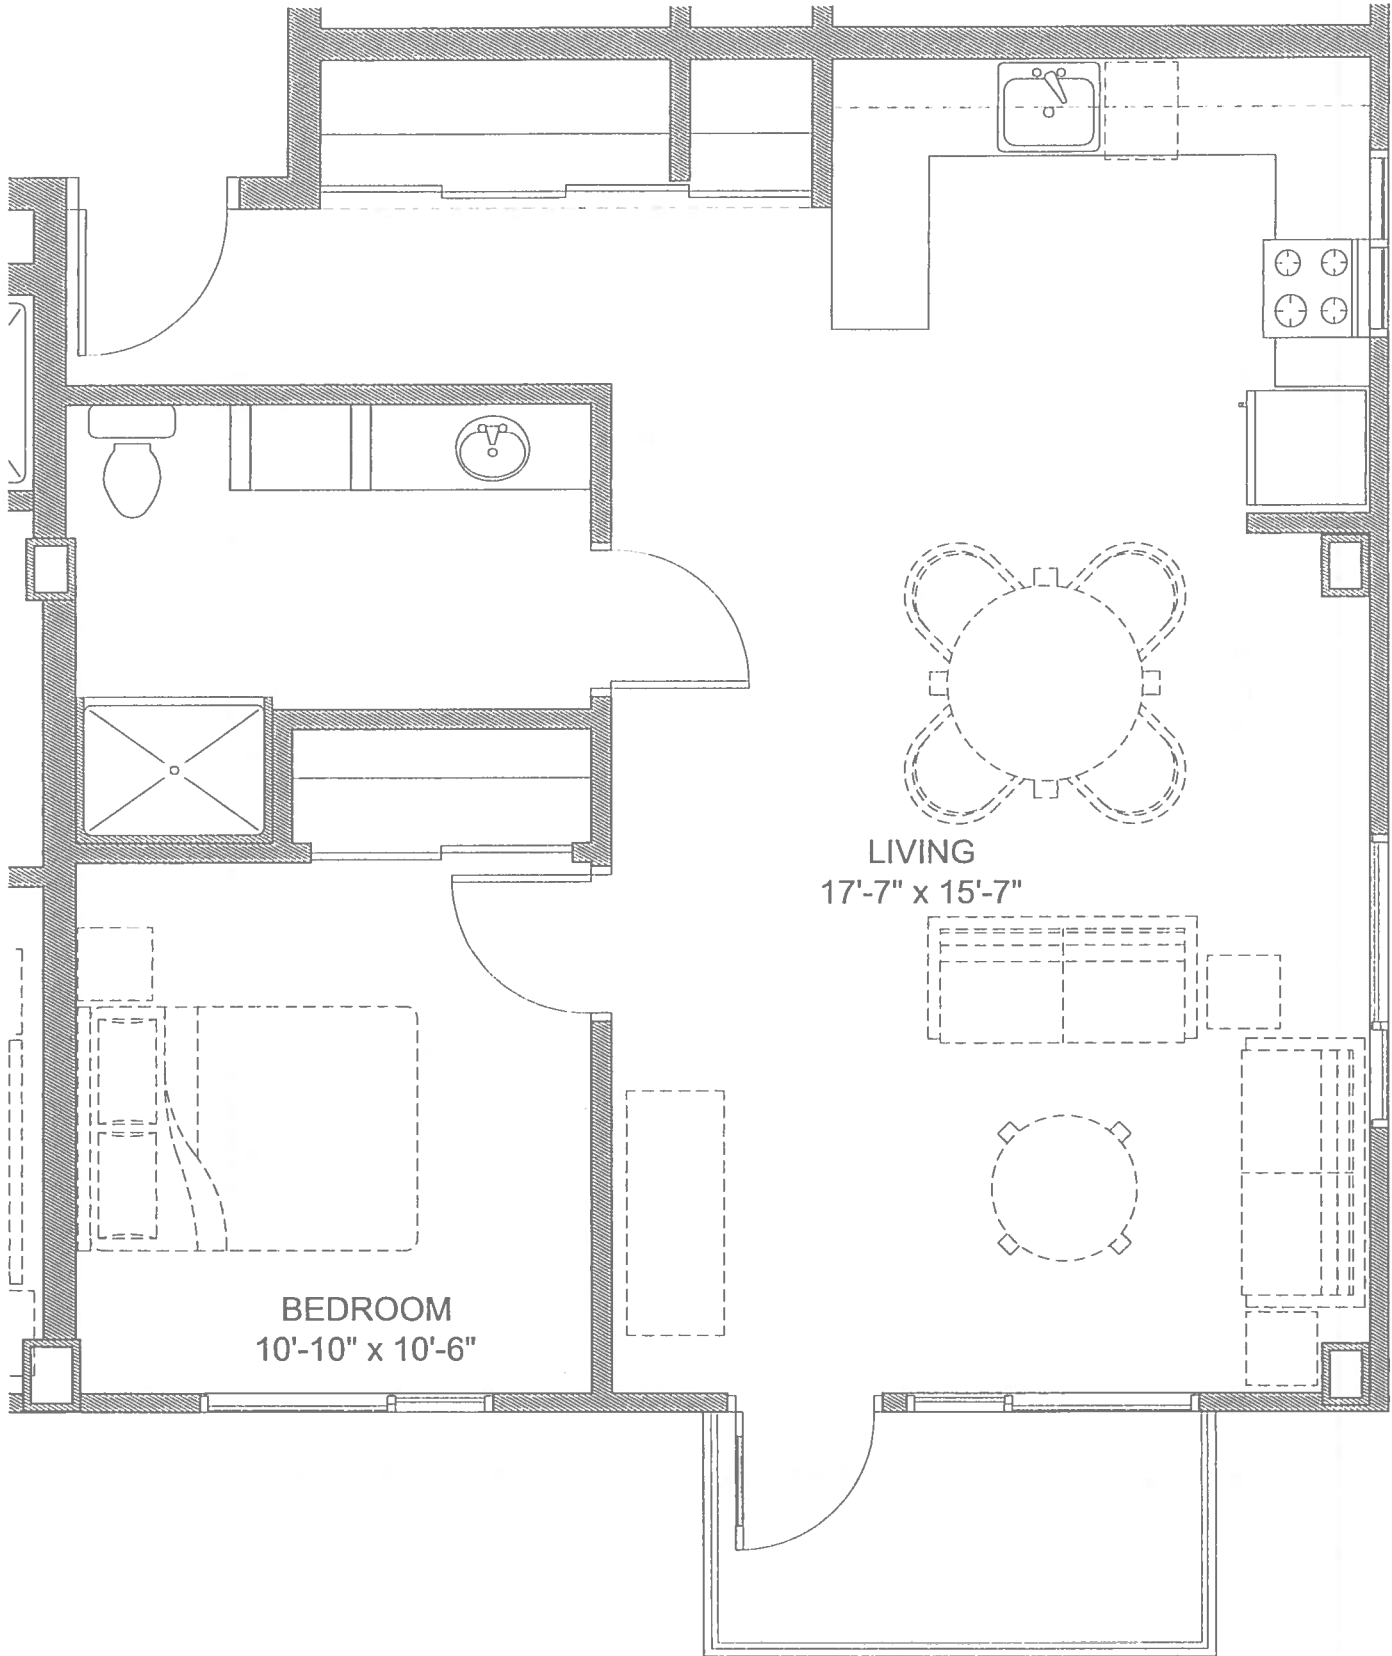

STUDIO
15'-4" x 12'-8"

STUDIO UNIT J
509 SQUARE FEET (6 UNITS)

SCALE: 1/4" = 1'-0"

**STANDARD
1-BEDROOM UNIT A2**
617 SQUARE FEET (45 UNITS)

SCALE: 1/4" = 1'-0"

LIVING
17'-7" x 15'-7"

BEDROOM
10'-10" x 10'-6"

1-BEDROOM UNIT F

711 SQUARE FEET (12 UNITS)

SCALE: 1/4" = 1'-0"

2-BEDROOM UNIT C
808 SQUARE FEET (6 UNITS)

SCALE: 3/16" = 1'-0"

**STANDARD
1-BEDROOM UNIT A1**

620 SQUARE FEET (22 UNITS)

SCALE: 1/4" = 1'-0"

1-BEDROOM UNIT B

678 SQUARE FEET (6 UNITS)

SCALE: 3/16" = 1'-0"

2-BEDROOM UNIT D

794 SQUARE FEET (6 UNITS)

SCALE: 3/16" = 1'-0"

2-BEDROOM UNIT E

802 SQUARE FEET (6 UNITS)

SCALE: 3/16" = 1'-0"

2-BEDROOM UNIT G

834 SQUARE FEET (5 UNITS)

SCALE: 1/8" = 1'-0"

2-BEDROOM UNIT H
795 SQUARE FEET (5 UNITS)

SCALE: 3/16" = 1'-0"