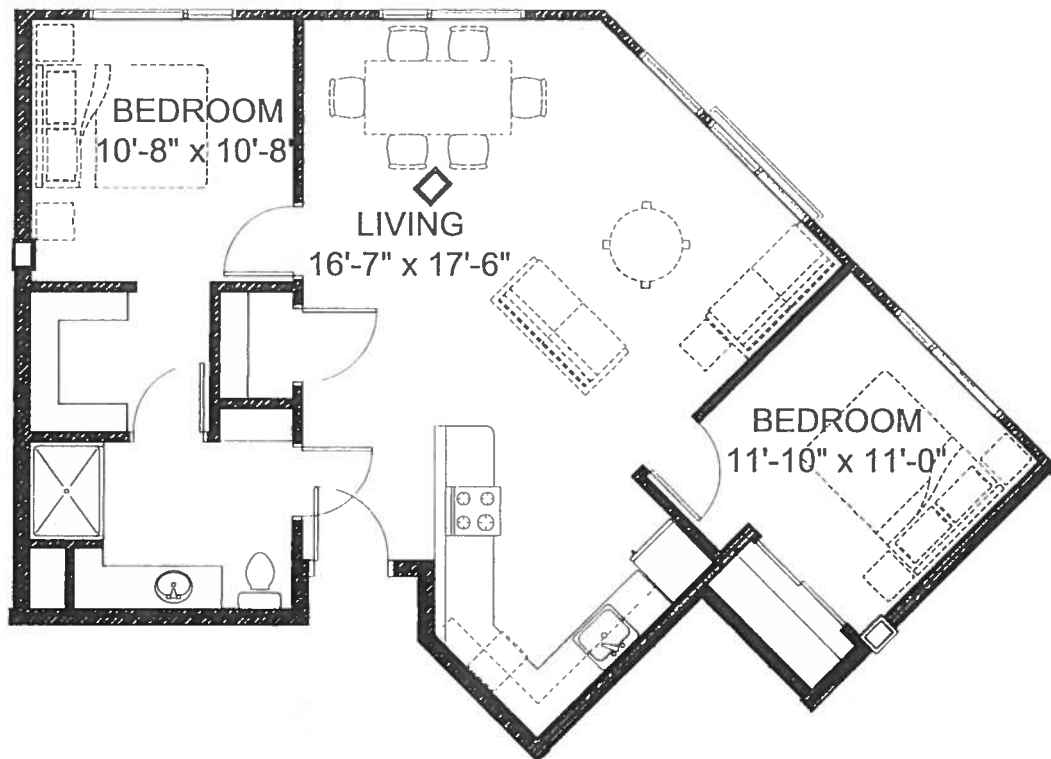

STUDIO
15'-4" x 12'-8"

STUDIO UNIT J
509 SQUARE FEET (6 UNITS)

SCALE: 1/4" = 1'-0"

**STANDARD
1-BEDROOM UNIT A2**
617 SQUARE FEET (45 UNITS)

SCALE: 1/4" = 1'-0"

LIVING
17'-7" x 15'-7"

BEDROOM
10'-10" x 10'-6"

1-BEDROOM UNIT F

711 SQUARE FEET (12 UNITS)

SCALE: 1/4" = 1'-0"

2-BEDROOM UNIT C
808 SQUARE FEET (6 UNITS)

SCALE: 3/16" = 1'-0"

**STANDARD
1-BEDROOM UNIT A1**

620 SQUARE FEET (22 UNITS)

SCALE: 1/4" = 1'-0"

1-BEDROOM UNIT B

678 SQUARE FEET (6 UNITS)

SCALE: 3/16" = 1'-0"

2-BEDROOM UNIT D

794 SQUARE FEET (6 UNITS)

SCALE: 3/16" = 1'-0"

2-BEDROOM UNIT E

802 SQUARE FEET (6 UNITS)

SCALE: 3/16" = 1'-0"

2-BEDROOM UNIT G

834 SQUARE FEET (5 UNITS)

SCALE: 1/8" = 1'-0"

2-BEDROOM UNIT H
795 SQUARE FEET (5 UNITS)

SCALE: 3/16" = 1'-0"