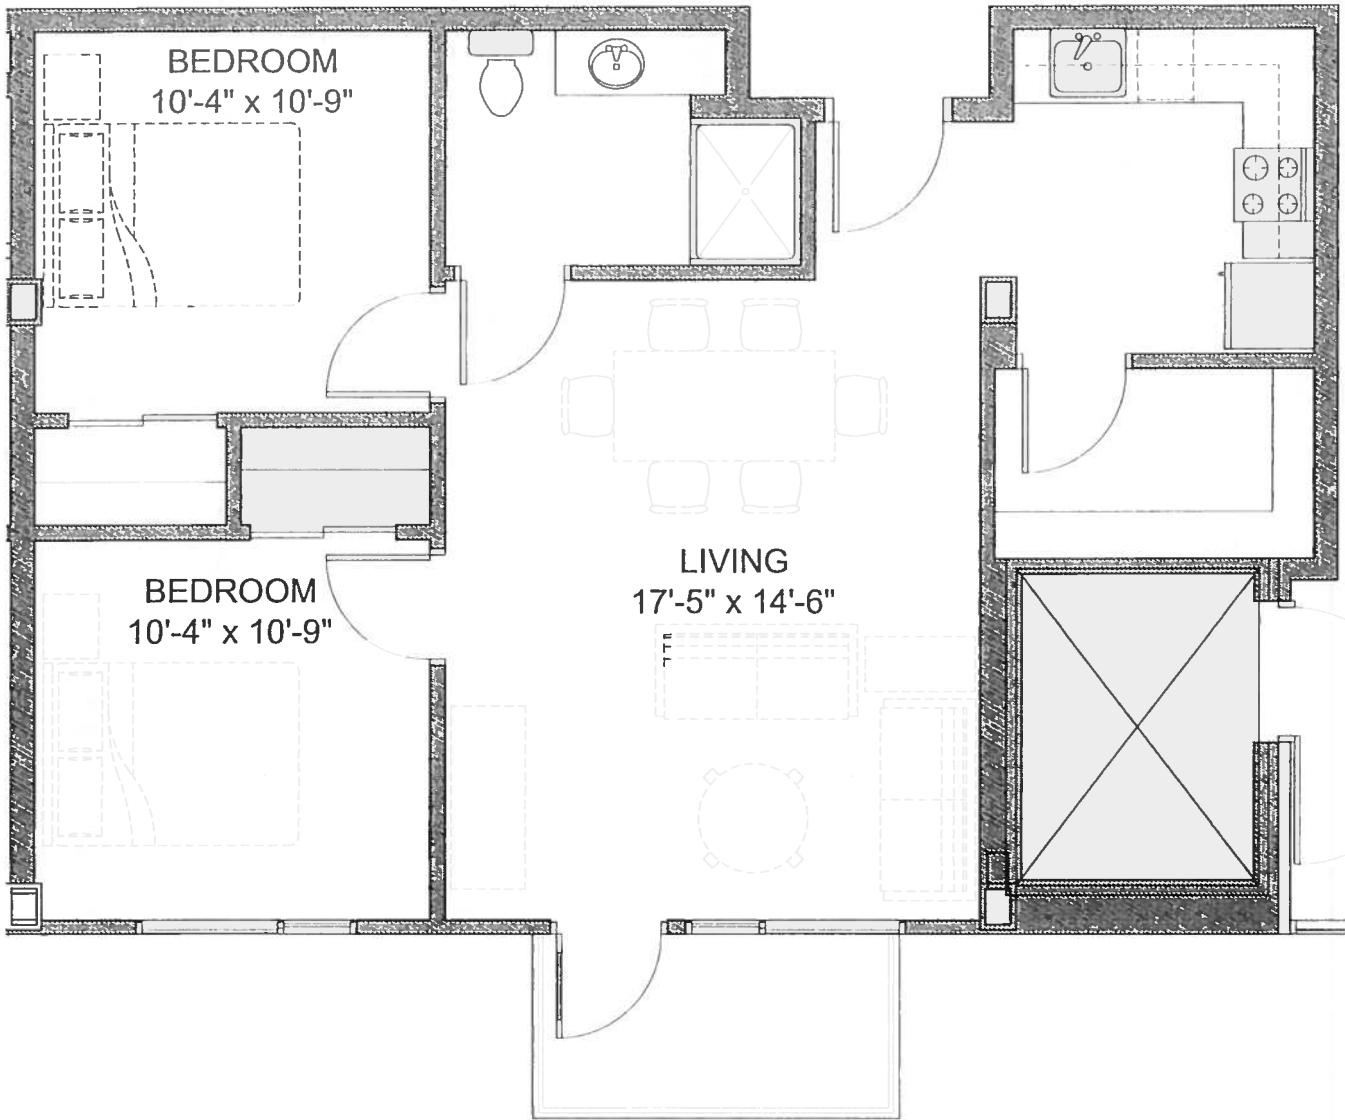

STUDIO
15'-4" x 12'-8"

STUDIO UNIT J
509 SQUARE FEET (6 UNITS)

SCALE: 1/4" = 1'-0"

**STANDARD
1-BEDROOM UNIT A2**
617 SQUARE FEET (45 UNITS)

SCALE: 1/4" = 1'-0"

LIVING
17'-7" x 15'-7"

BEDROOM
10'-10" x 10'-6"

1-BEDROOM UNIT F

711 SQUARE FEET (12 UNITS)

SCALE: 1/4" = 1'-0"

2-BEDROOM UNIT C
808 SQUARE FEET (6 UNITS)

SCALE: 3/16" = 1'-0"

**STANDARD
1-BEDROOM UNIT A1**

620 SQUARE FEET (22 UNITS)

SCALE: 1/4" = 1'-0"

1-BEDROOM UNIT B

678 SQUARE FEET (6 UNITS)

SCALE: 3/16" = 1'-0"

2-BEDROOM UNIT D

794 SQUARE FEET (6 UNITS)

SCALE: 3/16" = 1'-0"

2-BEDROOM UNIT E

802 SQUARE FEET (6 UNITS)

SCALE: 3/16" = 1'-0"

2-BEDROOM UNIT G

834 SQUARE FEET (5 UNITS)

SCALE: 1/8" = 1'-0"

2-BEDROOM UNIT H
795 SQUARE FEET (5 UNITS)

SCALE: 3/16" = 1'-0"