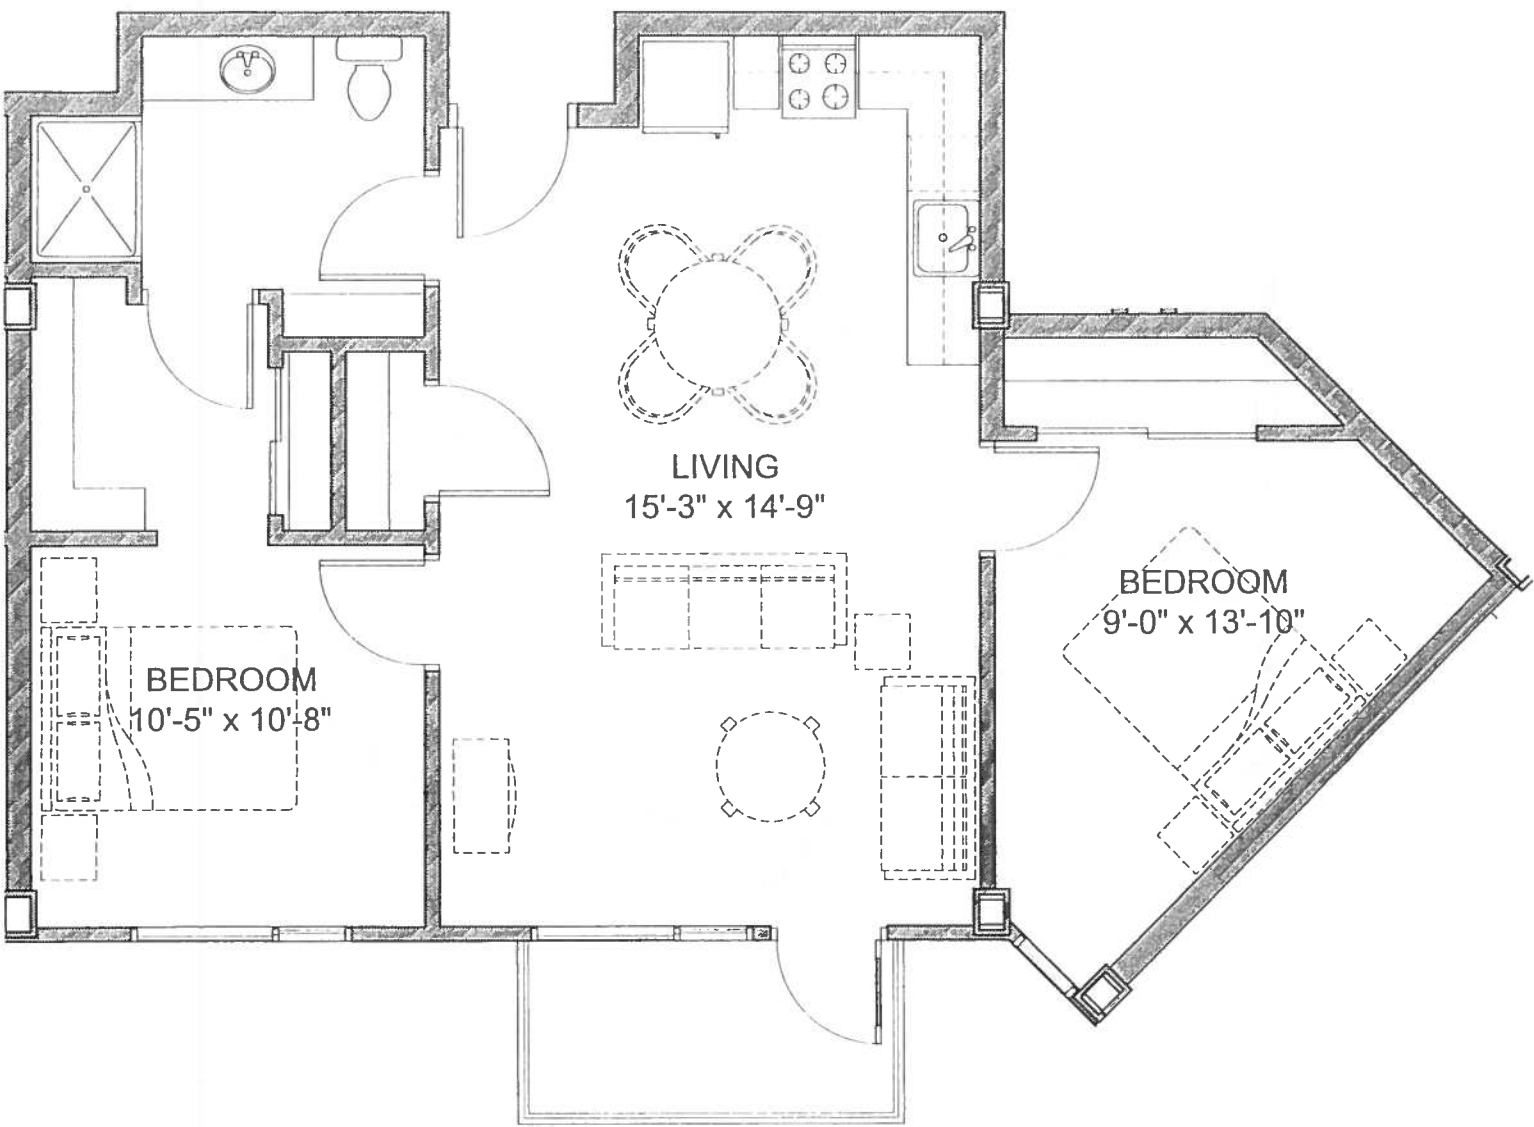

STUDIO
15'-4" x 12'-8"

STUDIO UNIT J
509 SQUARE FEET (6 UNITS)

SCALE: 1/4" = 1'-0"

**STANDARD
1-BEDROOM UNIT A2**
617 SQUARE FEET (45 UNITS)

SCALE: 1/4" = 1'-0"

LIVING
17'-7" x 15'-7"

BEDROOM
10'-10" x 10'-6"

1-BEDROOM UNIT F

711 SQUARE FEET (12 UNITS)

SCALE: 1/4" = 1'-0"

2-BEDROOM UNIT C
808 SQUARE FEET (6 UNITS)

SCALE: 3/16" = 1'-0"

**STANDARD
1-BEDROOM UNIT A1**

620 SQUARE FEET (22 UNITS)

SCALE: 1/4" = 1'-0"

1-BEDROOM UNIT B

678 SQUARE FEET (6 UNITS)

SCALE: 3/16" = 1'-0"

2-BEDROOM UNIT D

794 SQUARE FEET (6 UNITS)

SCALE: 3/16" = 1'-0"

2-BEDROOM UNIT E

802 SQUARE FEET (6 UNITS)

SCALE: 3/16" = 1'-0"

2-BEDROOM UNIT G

834 SQUARE FEET (5 UNITS)

SCALE: 1/8" = 1'-0"

2-BEDROOM UNIT H
795 SQUARE FEET (5 UNITS)

SCALE: 3/16" = 1'-0"