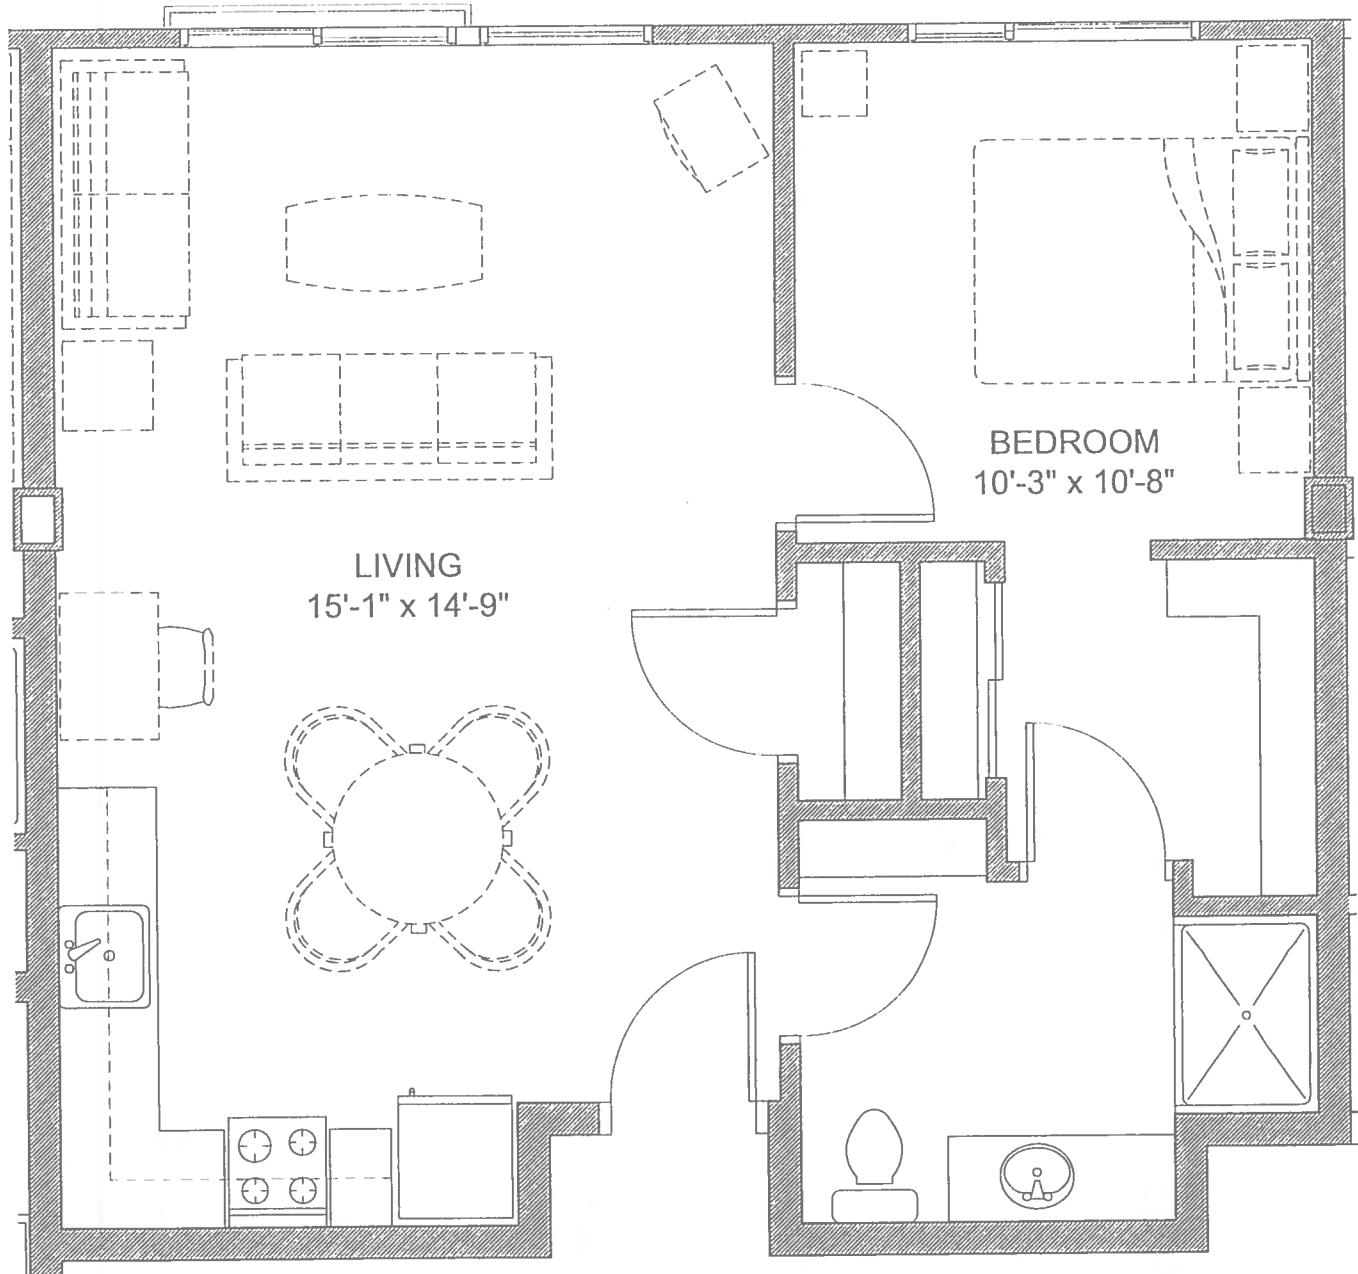

STUDIO
15'-4" x 12'-8"

STUDIO UNIT J
509 SQUARE FEET (6 UNITS)

SCALE: 1/4" = 1'-0"

**STANDARD
1-BEDROOM UNIT A2**
617 SQUARE FEET (45 UNITS)

SCALE: 1/4" = 1'-0"

LIVING
17'-7" x 15'-7"

BEDROOM
10'-10" x 10'-6"

1-BEDROOM UNIT F

711 SQUARE FEET (12 UNITS)

SCALE: 1/4" = 1'-0"

2-BEDROOM UNIT C
808 SQUARE FEET (6 UNITS)

SCALE: 3/16" = 1'-0"

**STANDARD
1-BEDROOM UNIT A1**

620 SQUARE FEET (22 UNITS)

SCALE: 1/4" = 1'-0"

1-BEDROOM UNIT B

678 SQUARE FEET (6 UNITS)

SCALE: 3/16" = 1'-0"

2-BEDROOM UNIT D

794 SQUARE FEET (6 UNITS)

SCALE: 3/16" = 1'-0"

2-BEDROOM UNIT E

802 SQUARE FEET (6 UNITS)

SCALE: 3/16" = 1'-0"

2-BEDROOM UNIT G

834 SQUARE FEET (5 UNITS)

SCALE: 1/8" = 1'-0"

2-BEDROOM UNIT H
795 SQUARE FEET (5 UNITS)

SCALE: 3/16" = 1'-0"